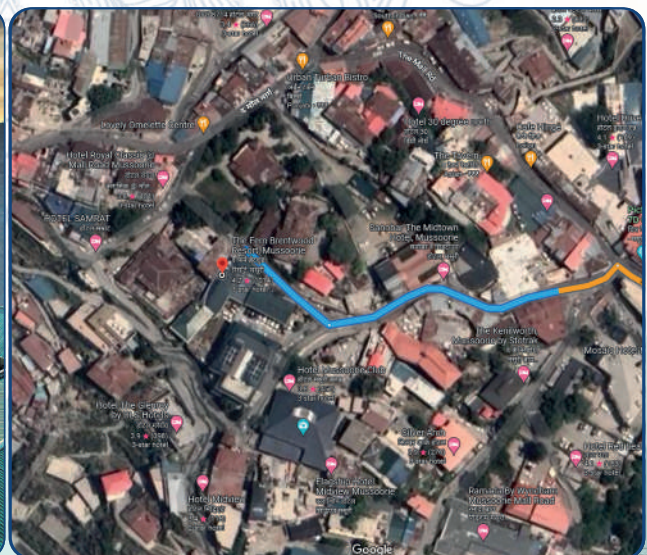

As you step inside the grand lobby of The Fern Brentwood Resort, you are immediately enveloped in an atmosphere of elegance and grace. The hotel boasts a myriad of exquisite facilities, including luxurious rooms and suites, world-class dining options, all designed to provide guests with the utmost comfort and indulgence.

Treat your taste buds with a unique culinary experience at our restaurant- Whistling Pine which is our in-house multi-cuisine restaurant. The Terrace Lawn is an outlet for special occasions with an inviting open-air environment. TTG at the lobby level is where you can savour delectable cakes and pastries. To enjoy food in the comfort of your room you have a 24 hours "In room dining."

For your convenience, The Fern Brentwood Resort offers several on-site amenities; We have a Play area equipped with a billiards table, Nintendo video games and many more board games both paid and complementary.

The Fern Brentwood Resort is an exquisite retreat that exudes opulence and grandeur, offering guests a haven of comfort and luxury in the midst of the majestic hills of Mussoorie. Whether you're in Mussoorie for business or leisure, the hotel's unmatched location and thoughtful amenities will make your stay a truly unforgettable one.

Location :

Link : [The Fern Brentwood Resort Direction](#)