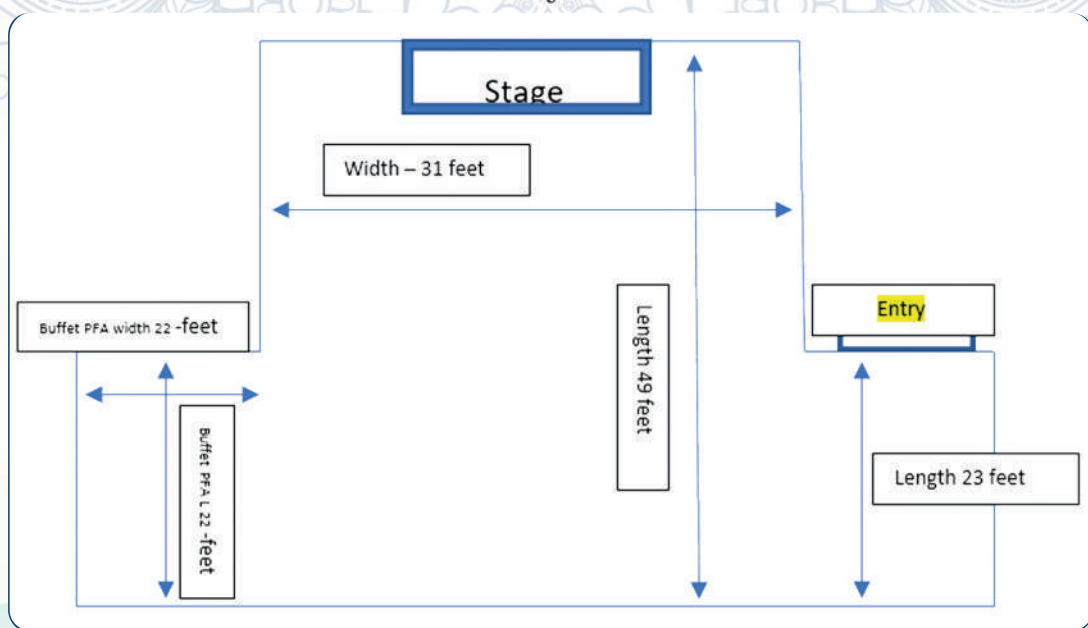

Location :

Link : [The Fern Brentwood Resort Direction](#)

Name	Size (Sq. Ft.)	Reception	Theatre	Cluster	Classroom	U-shape	Boardroom
Stiffles	1600	200	175	100	120	90	70
Brentwood Lawn Terrace	3648	300	200	175	120	120	120
Board Room	209	-	-	-	-	-	12

Name	Width	Ceiling hight	Door hight	Door width	Locaton
Stiffles	31	11	7.6	07	Fist Floor
Terrace	32	-	-	-	Ground Floor
Board Room	11	09	6.5	06	First Floor

Stiffles
Banquet

THE FERN

Brentwood Resort

MUSSOORIE